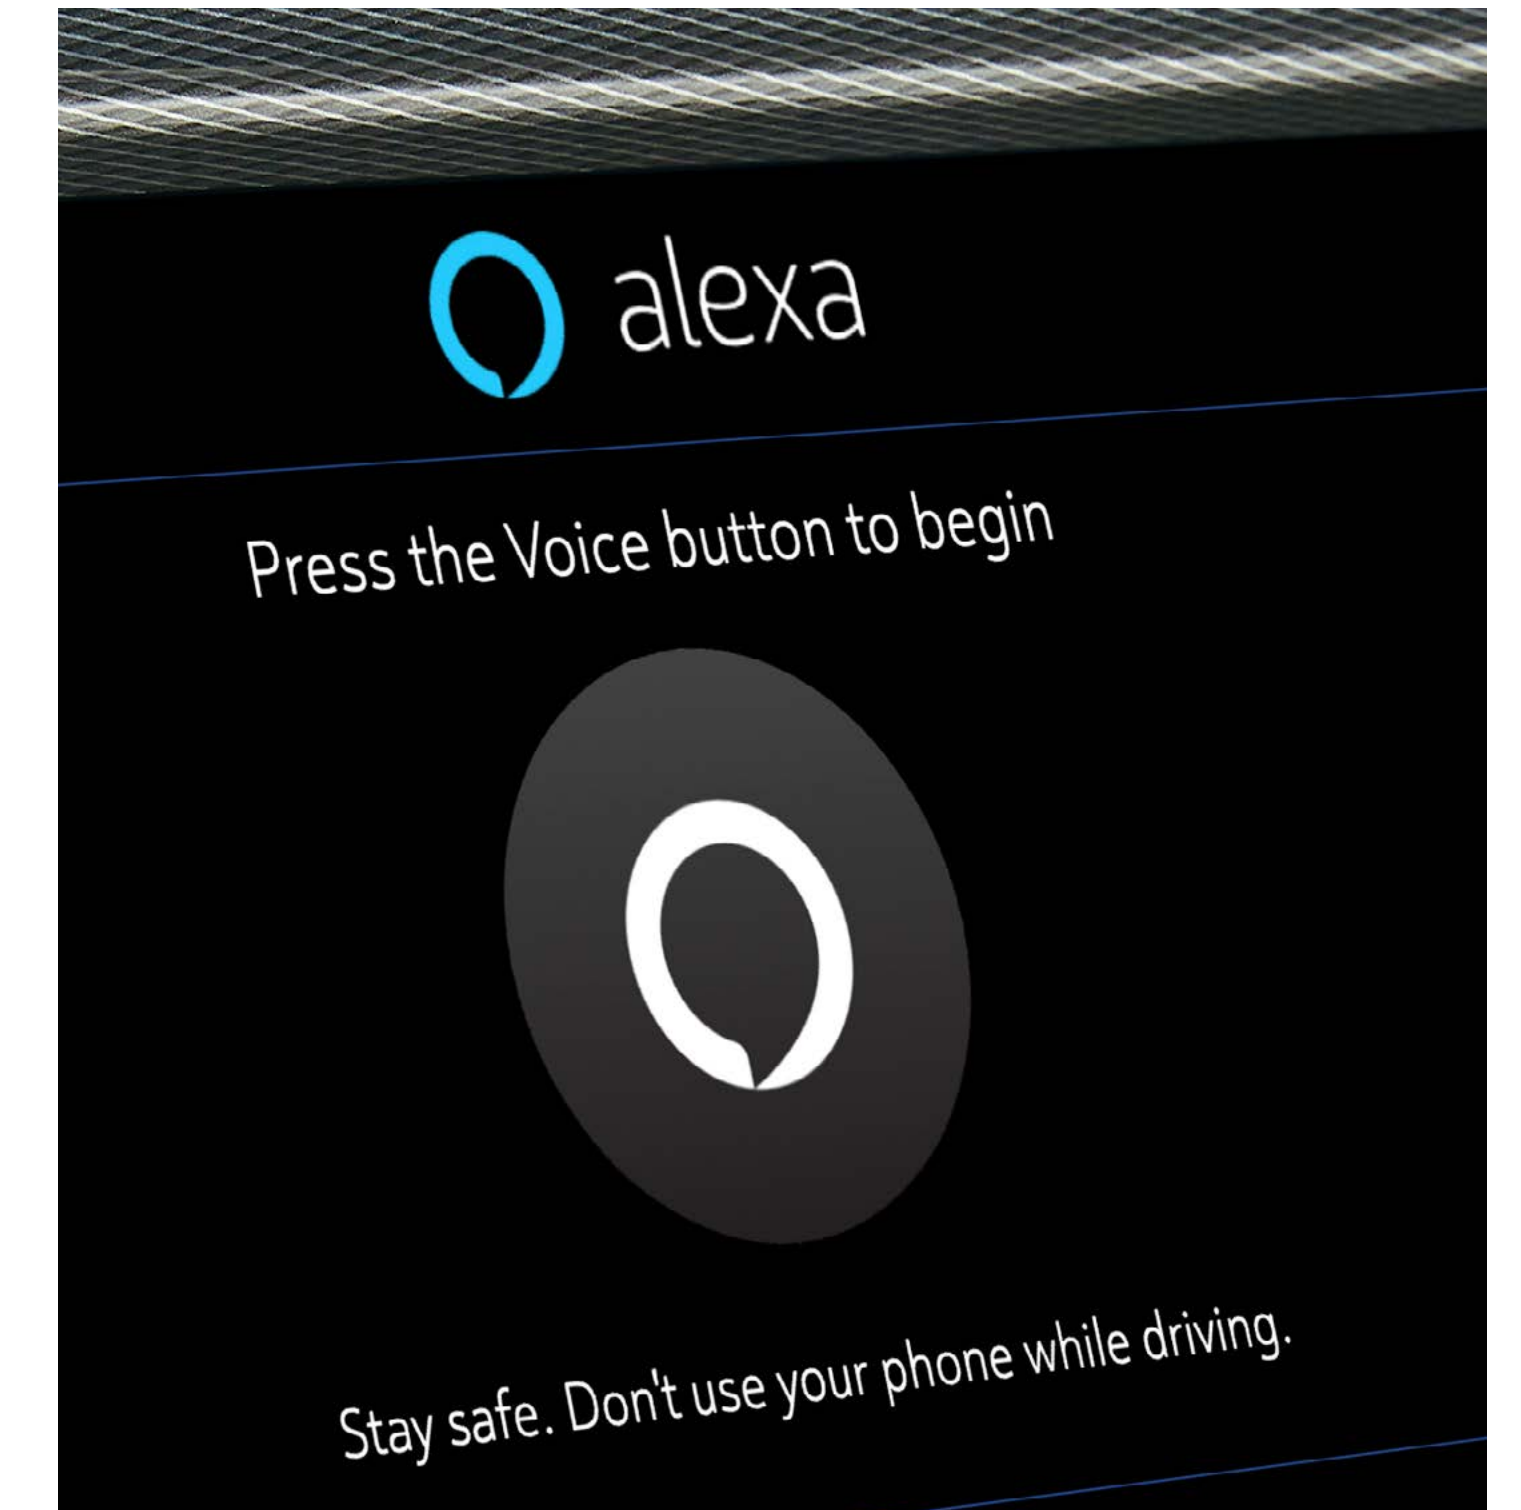

THE SMART MOVE FOR MOVING SMARTER

With seamless integration of modern technologies, Encore GX adds street smarts to every drive. Available perks include experience-enhancing features that focus on you to help you focus on the road.

HIGHLIGHTS

- Available Head-Up Display
- Available Amazon Alexa Built-in¹