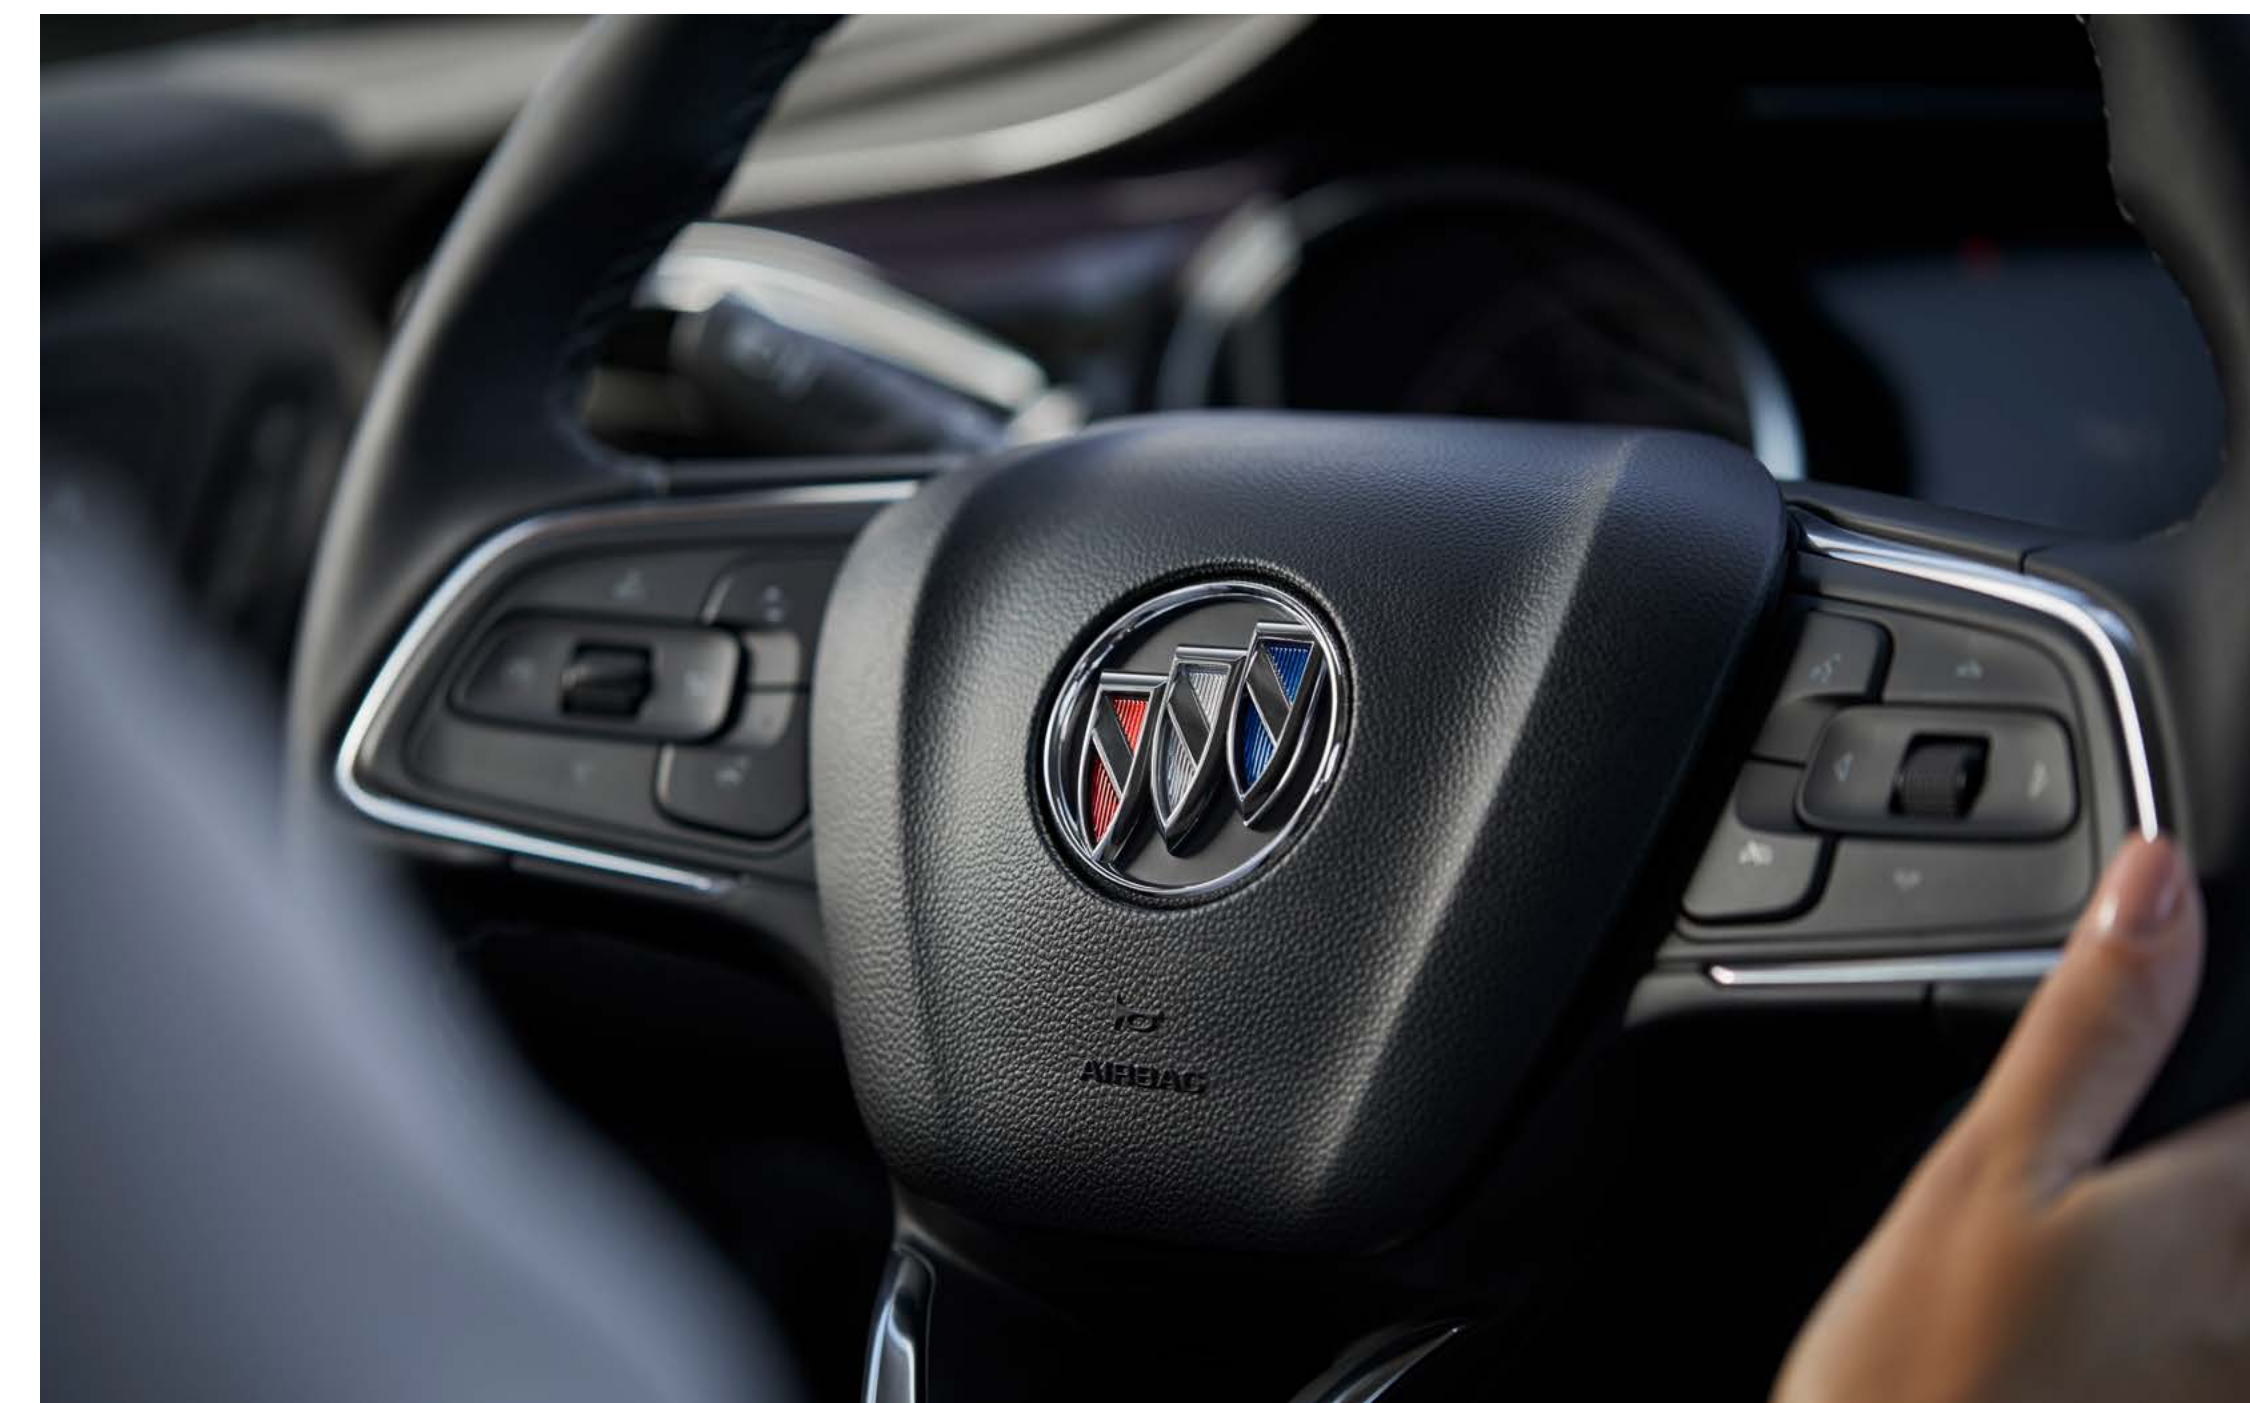

PREMIUM JUST GOT AN UPGRADE

Smartphone compatibility and the Buick Infotainment System¹ keep you seamlessly in sync. QuietTuning™ technology with Active Noise Cancellation helps keep the conversation going and available perks like the panoramic moonroof keep the atmosphere elevated.

Due to current supply-chain shortages, certain features shown have limited or late availability, or are no longer available. See dealer regarding the features on an individual vehicle.

AVAILABLE REFINEMENTS

- In-vehicle air ionizer
- Leather-appointed front seats
- Heated steering wheel²
- Dual-zone automatic climate control
- Panoramic moonroof